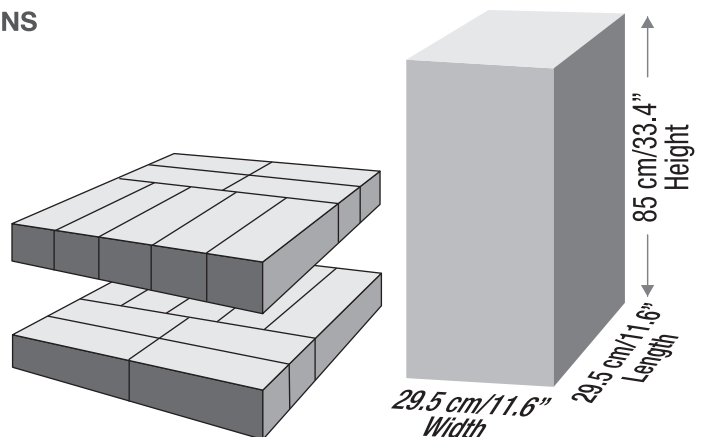

5 cm/2"
Height

RECOMMENDED FOR:

Recommended for 30 eggs from 0.116 lbs (53gr) to 0.132lbs (60gr)

PACKAGING:

Plastic Bags

UNITS PER BAG	WEIGHT (STD)		VOLUMEN (STD)		PACKAGE DIMENSIONS					
	(kg):	(lb):	(m ³):	(ft ³):	CENTIMETERS			INCHES		
140	8.4	18.51	0.08	2.825	Width	Length	Height	Width	Length	Height

GTIN

WAREHOUSING INSTRUCTIONS

- 10 packages per level
- 6 levels
- 60 packages per pallet
- No more than 3 pallets up

All the data and images are the property of Moldeados Andinos C.A. MOLANCA

www.molanca.com