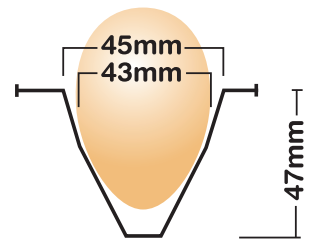

MOLANCA

MOLDEADOS ANDINOS C.A.

TECHNICAL DATA

COMMERCIAL DENOMINATOR: Egg Tray/Filler Flat Universal for 30 units

MATERIAL: Molded Pulp | COLORS: Gray | TECHNICAL DENOMINATION: Universal x 30

PRODUCT DIMENSIONS:

5 cm/2"
Height

RECOMMENDED FOR:

Recommended for 30 eggs from 0.116 lbs (53gr) to 0.132lbs (60gr)

PACKAGING:

Plastic Bags

UNITS PER BAG	WEIGHT (STD)		VOLUMEN (STD)		PACKAGE DIMENSIONS					
	(kg):	(lb):	(m ³):	(ft ³):	CENTIMETERS			INCHES		
140	8.4	18.51	0.08	2.825	Width	Length	Height	Width	Length	Height