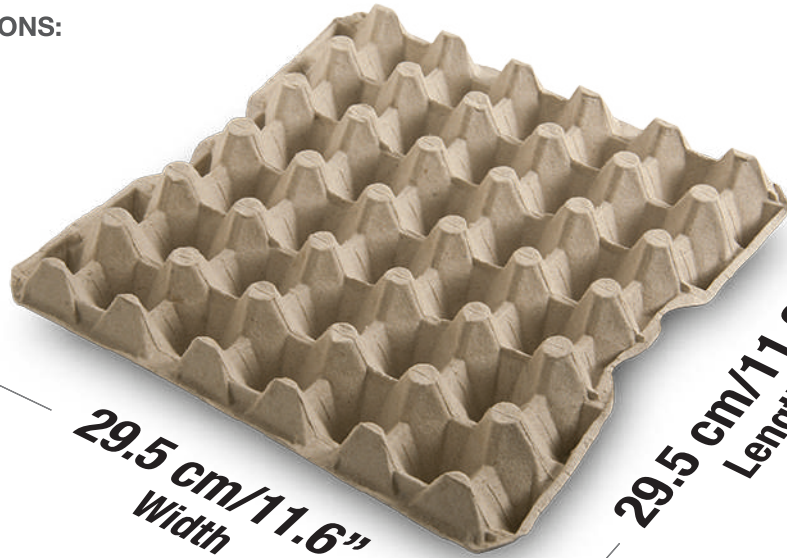

MOLANCA

MOLDEADOS ANDINOS C.A.

TECHNICAL DATA

COMMERCIAL DENOMINATOR: Egg Tray/Filler Flat Universal for 30 units

MATERIAL: Molded Pulp | COLORS: Gray | TECHNICAL DENOMINATION: Universal x 30

PRODUCT DIMENSIONS:

5 cm/2"
Height

RECOMMENDED FOR:

Recommended for 30 eggs from 0.116 lbs (53gr) to 0.132lbs (60gr)

PACKAGING:

Plastic Bags

UNITS PER BAG	WEIGHT (STD)		VOLUMEN (STD)		PACKAGE DIMENSIONS					
	(kg):	(lb):	(m ³):	(ft ³):	CENTIMETERS			INCHES		
140	8.4	18.51	0.08	2.825	Width	Length	Height	Width	Length	Height