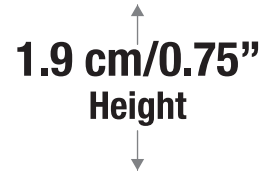

MOLANCA

MOLDEADOS ANDINOS C.A.

TECHNICAL DATA

COMMERCIAL DENOMINATOR: Tray "D" Flat | MATERIAL: PSE Polystyrene
 COLORS: White, Green, Yellow, Blue, Black | TECHNICAL DENOMINATION: D Tray
 PRODUCT DIMENSIONS:

CFC FREE

RECOMMENDED FOR:

Tray for refrigerated, processed foods, fruits, vegetables and others

PACKAGING:

Plastic Bags

UNITS PER BAG	WEIGHT (STD)		VOLUMEN (STD)		PACKAGE DIMENSIONS					
	(kg):	(lb):	(m ³):	(ft ³):	CENTIMETERS			INCHES		
500	1.45	3.19	0.075	2.649	Width	Length	Height	Width	Length	Height
						37	37	55	14.56	14.56