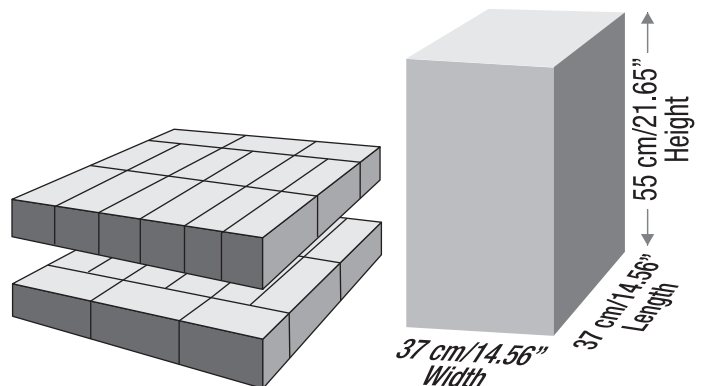

WAREHOUSING INSTRUCTIONS

- 15 packages per level
- 7 levels
- 105 packages per pallet
- No more than 3 pallets up

GTIN

All the data and images are the property of Moldeados Andinos C.A. MOLANCA

www.molanca.com